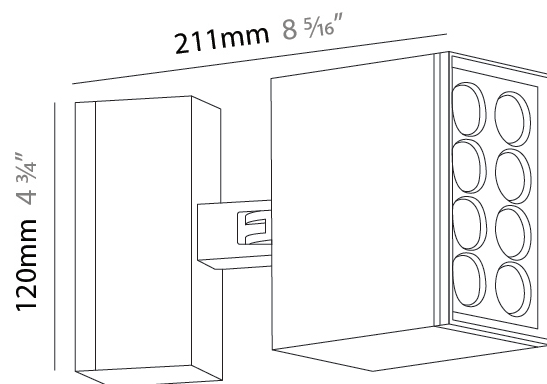

base number   Color   Finish   Lens
Temperature   Options   Options

1. To build a product code in our configurator select the specify button on the base model # product page
2. To build a manual product code on this datasheet choose from the options listed below in blue font and add the suffix to the base model #

GENERAL

Series: Target
Brand: Platek
Division: Exterior
Mounting Type: Post
Mounting Location: Above Ground
Subcategory: Bollard

PHYSICAL

Shape: Rectangle
Length (mm): 120
Length (in): 4 ³/₄
Width (mm): 40
Width (in): 1 ⁹/₁₆
Height (mm): 211
Height (in): 8 ⁵/₁₆
Light Distribution: Adjustable / Direct
Screws: A4 stainless steel
Diffuser: Clear tempered glass
Fixture Finish: [BLK](#) / [WHI](#) / [GRY](#) / [COR](#) / [ANT](#) / [BRZ](#)
Fixture Material: Aluminum Die Cast

ELECTRICAL

Lamp Type: LED
Input Wattage (W): 20
Total Output Wattage (W): 16
Dimming: Non-Dimmable
Driver Included: Yes
Driver Location: Integrated
Driver Type: Constant Current - 120Vac
Driver Class: Class 2
Input Voltage (V): 120 - 277
Constant Current (MA): 700
Upon Request: Integral: Phase dimming 120Vac / Non-dimming 120/277Vac / Remote: 0-10Vdc dimming

LED

Number of LEDs: 8
Color Temperature (°K): [2700](#) / [3000](#) / [4000](#)
Max. Delivered Lumen (lm): Max 1615
CRI: >80 CRI
Lamp Life (hrs): 60000

OPTICAL

Optic°: [9](#) / [24](#) / [48](#) / [ELL](#)
Adjustability: Rotational 330°; Tilt 90°

RATINGS AND CERTIFICATIONS

Certified By: Certified for North American Standards
IP rating: IP66
IK Rating: IK08