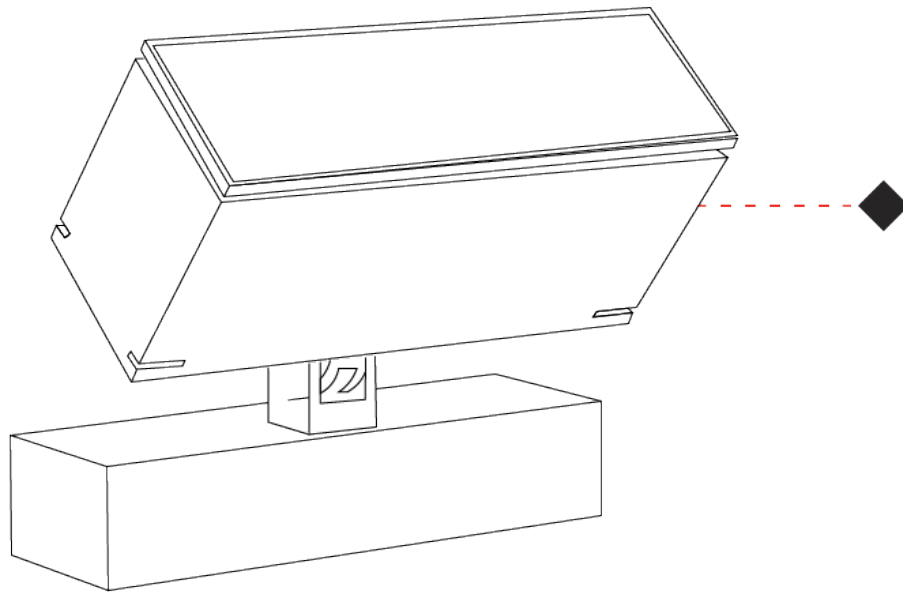

TARGET SURFACE

E9F320-

PROJECT _____

TYPE _____

SPECIFIER _____

QUANTITY _____

DATE _____

E